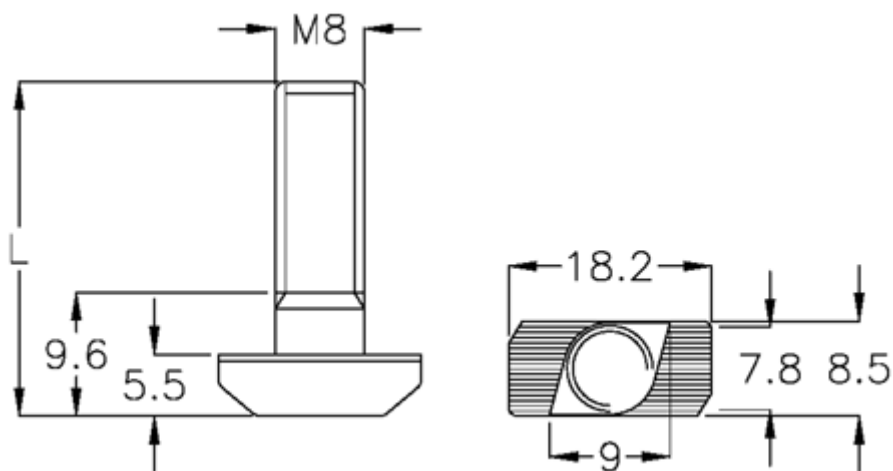

Article number: 0581421000

Description: Hepco MCS 1-242-1000 T-Bolt M8x30L

Measures

L = 30
Weight (kg) = 0.01